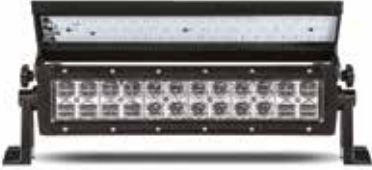

COVER-UP | LIGHT BARS

15" LED LIGHT BAR WITH LED COVER

SPOT/FLOOD COMBO

5040 LUMENS

24 DIODES

TLED-U85

$91.76