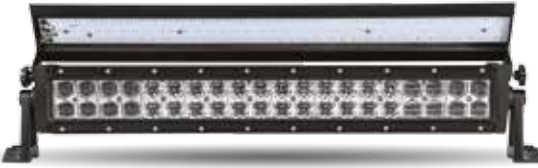

\$201.44

41.5" SUPER POWERFUL

CREE LED LIGHT BAR WITH SPOT/FLOOD COMBO

15600 LUMENS

80 DIODES

TLED-U43

\$261.15

COVER-UP | LIGHT BARS

15" LED LIGHT BAR WITH LED COVER

SPOT/FLOOD COMBO

5040 LUMENS

24 DIODES

TLED-U85

\$91.76

32" LED LIGHT BAR WITH LED COVER

SPOT/FLOOD COMBO