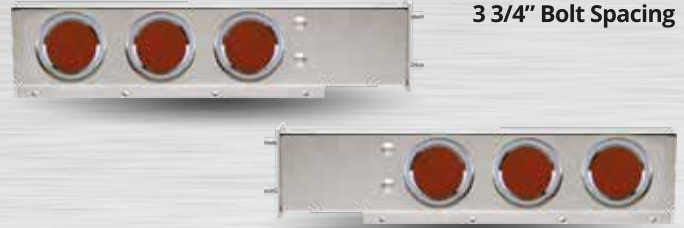

**REAR CENTER PANEL
STAINLESS STEEL**

TU-9209L

6 x 4" LEDs (TLED-48R)
3 3/4" Bolt Spacing

$247.50